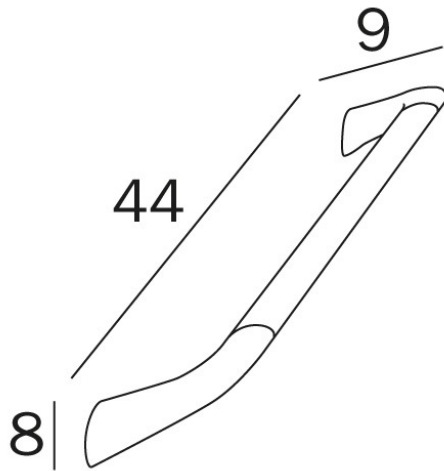

Comfort 440mm GRAB BAR

Code: AH995A CR
Code: AH995A CU Chrome/Black

Features:
Tested to AS 1428.1-2009 (+A1)
150kg load rating

Manufactured in Italy

2 Year Replacement Warranty

Proudly imported and distributed by
Gro Agencies Pty Ltd
Unit 2 / 37 Howe St, Osborne Park, WA, 6017
P 08 9446 3288 E info@groagencies.com.au W www.groagencies.com.au