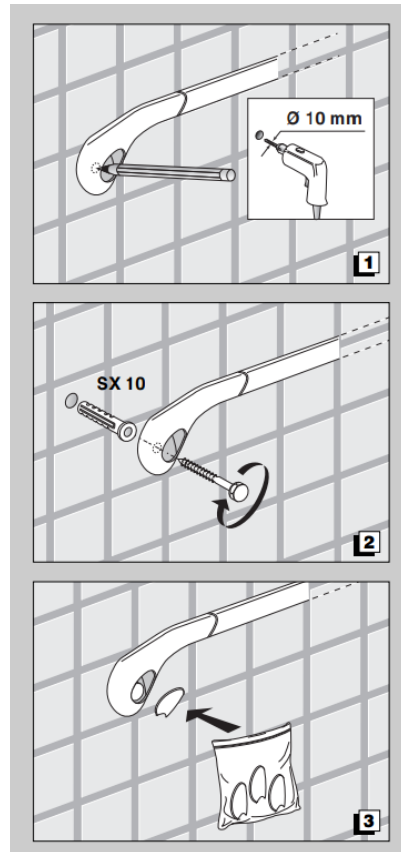

Comfort 440mm GRAB BAR

Code: AH995A CR
Code: AH995A CU Chrome/Black

Features:
Tested to AS 1428.1-2009 (+A1)
150kg load rating

Manufactured in Italy

2 Year Replacement Warranty

Proudly imported and distributed by
Gro Agencies Pty Ltd
Unit 2 / 37 Howe St, Osborne Park, WA, 6017
P 08 9446 3288 E info@groagencies.com.au W www.groagencies.com.au